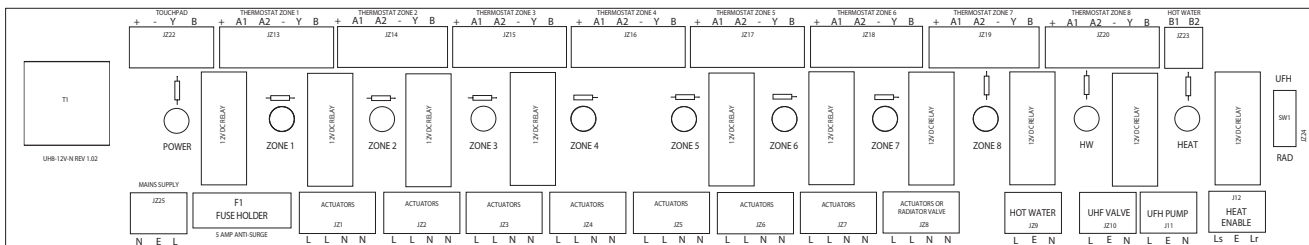

Wiring Centre Series

Model: UH8-N

Number of heating zones	8
Number of Hot Water Zones	1
Neon Indication	Y
DIN Rail Mounting	Y
Supply	230v AC 50Hz 1 Phase
Relay Load Max	3 Amp Resistive
Total Load Max	5 Amp Resistive
IP Protection	IP20
Installed Dimensions (L,H,D)	384 x 148 x 60mm
Weight	850g

Circuit Board/Wiring

Product Dimensions (mm)