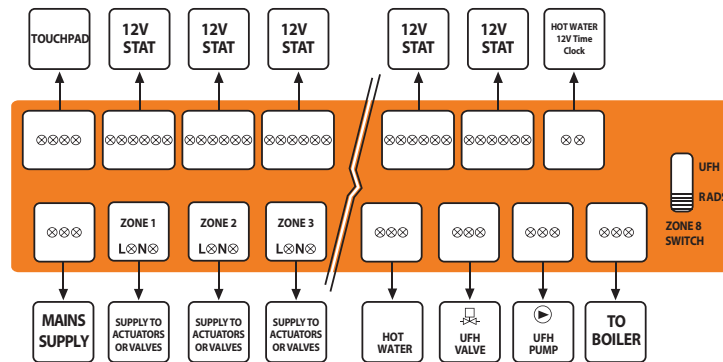

Wiring Centre Series

Model: UH8-N

Number of heating zones	8
Number of Hot Water Zones	1
Neon Indication	Y
DIN Rail Mounting	Y
Supply	230v AC 50Hz 1 Phase
Relay Load Max	3 Amp Resistive
Total Load Max	5 Amp Resistive
IP Protection	IP20
Installed Dimensions (L,H,D)	384 x 148 x 60mm
Weight	850g

Circuit Board/Wiring

Product Dimensions (mm)